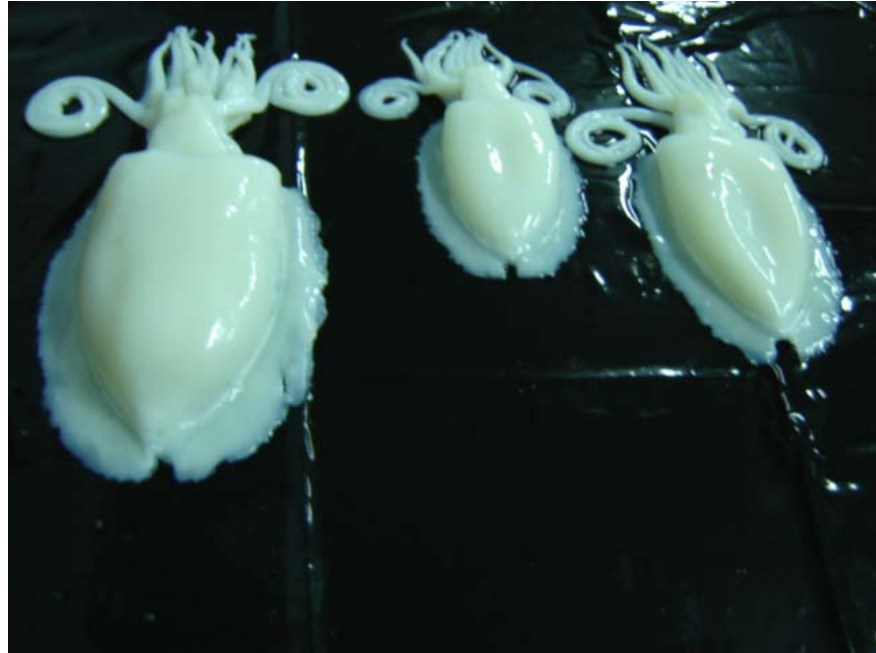

CUTTLEFISH - SEPIA SPP

CUTTLE FISH
WHOLE CLEANED
PCS/KG
U/1
1/2
2/4
5/7
8/12
PACKING: 1 x 15KG

Origin : TANZANIA
Frozen : IQF WITH GLAZE
Packing : 1 x 15KG