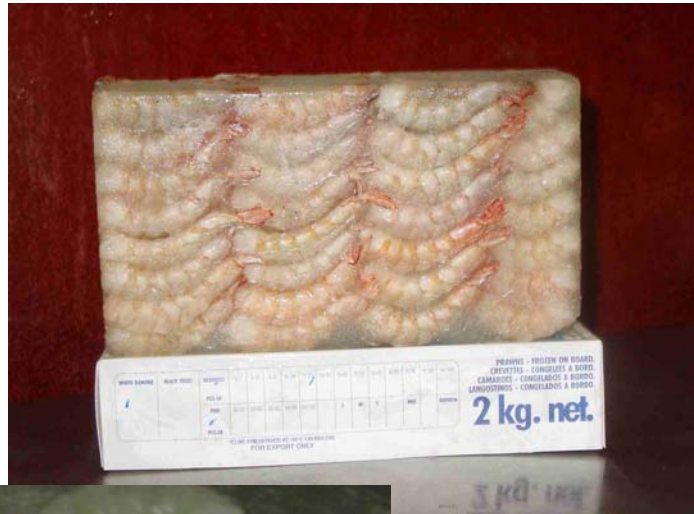

## BANANA PRAWNS - PENAEUS INDICUS

PUD (WHITES) (PCS/LB)
71/90
91/110
111/150
151/200
200/300

PDTO (WHITES) (PCS/LB)
8/12
11/15
16/20
21/25
26/30
31/40
41/50
51/60
61/70
71/90
91/110
111/150
151/200

- PUD : Peeled Undeined
- PDTO : Peeled Deveined Tail On
- Origin : TANZANIA
- Frozen : Block Frozen
- Packing : 2Kg x 6 M/Carton