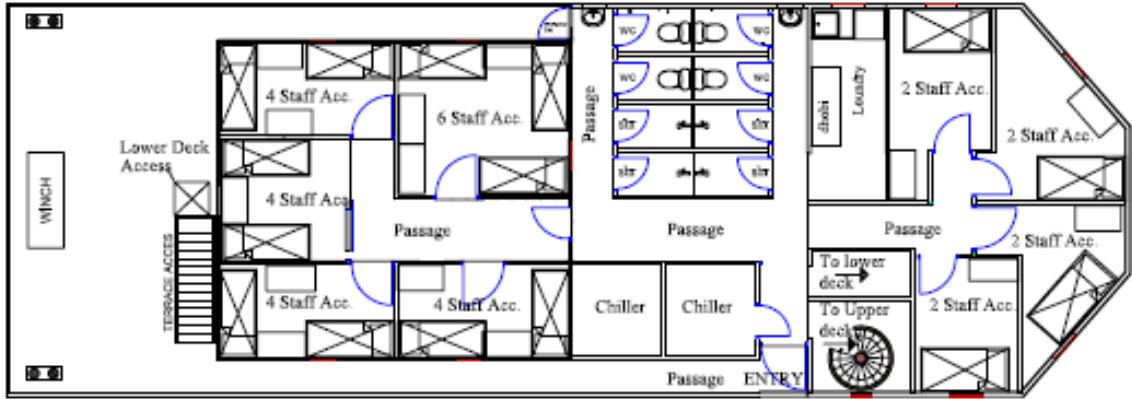

ALPHA LOGISTICS

MAIN DECK