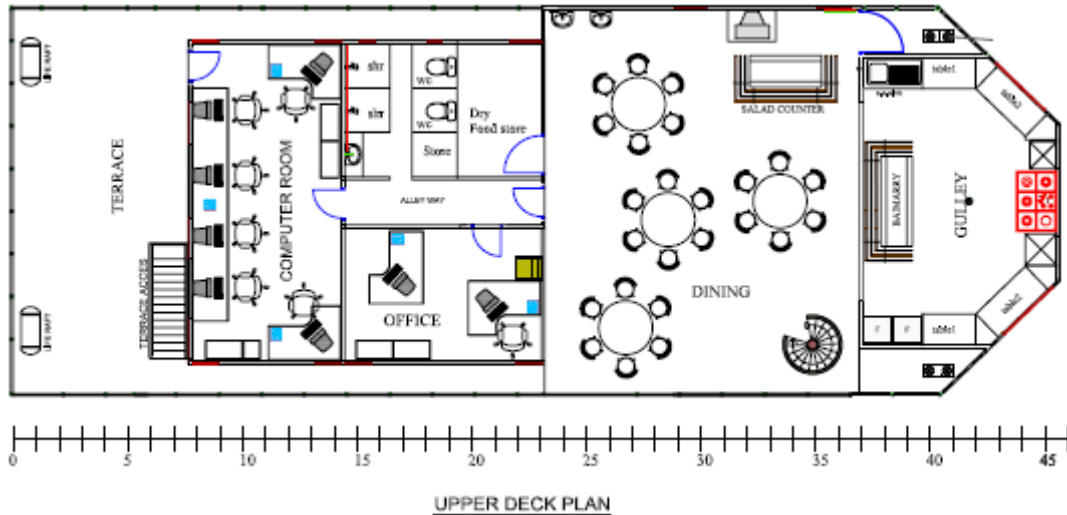

BASIC FUNCTION

- Floating non propelled accommodation barge designed for sea going expeditions.
- Equipped with modern day communication equipment
- Available on board fully furnished Office with Internet Facility
- Capable to accommodate 30 people including 6 crew members.

GENERAL:

Year Built : 2008 (R)
Builder : Southern Engineering Co Ltd
Flag : KENYA
Port of Registry : Mombasa

DIMENSIONS:

Length Overall : 23.33 Mtr
Breadth : 8.57 Mtr
Draft : 0.90 Mtr
Gross Tonnage : 234.00 T
Net Tonnage : 138.00 T

MACHINERY

Genset : 1Caterpillar3024, 104.kW, 139 hp
1Perkins 1006D, 90 kW
Hydraulic Pumps : MXH 405E, 1.1 kW (1.5 HP)
: NM 50/25CE, 15 HP
Fuel Transfer Pump : NM50/60AE, 7.5 kW (10 HP)

Refrigeration : BITZER Compressor 5 Ton

Reverse Osmosis Plant : Flow rate 5.7m³/h
Hydraulic Power Pack : Power 3.7 Kw , Speed 1500 RPM

ANCHOR WINDLASS : Hydraulic Motor Driven 28mm wire rope

TANK CAPACITY

Fresh Water : 77.08 m³
Ballast Tank : 46.09 m³
Fuel Tank : 76.76 m³

NAVIGATION AND COMMUNICATION

Radar : Furuno
Echo Sounder : Furuno
GPS : Gamin
Auto Pilot : Navitron
Radio : VHF and SSB

FIRE FIGHTING

2 x Fire Monitors on Monkey Deck

ACCOMMODATION : 2 Bed by 4 Cabin
4 Bed by 4 Cabins
6 Bed by 1 Cabin

Compliments : 24

Staff : 6

Mbaraki Wharf
Near Likoni Ferry
Mombasa, Kenya
Tel - + 254 41 2227232/ 2227235
Fax - + 254 41 2313407 / 2316029
E Mail - marine@alphakenya.com

Plot 7, Kinawataka Link, Nakawa
P O Box - 7409
Kampala, Uganda
Tel - 256 41 505991/ 287970
Fax - 256 41 505990
E Mail - marine@alphakenya.com

Ali Hassan Mwinyi Road
P O Box - 8316
Dar es Salaam, Tanzania
Tel-255 22 2128828/ 2128854
Fax-255 222136471/ 2111069
E Mail - info@alphat.com

Av. Guerra Popular, 2nd Floor
1028, Maputo, PO Box -4699
Mozambique
Tel: 258 21 310198
Fax: 258 21 310194
E Mail - marine@alphakenya.com