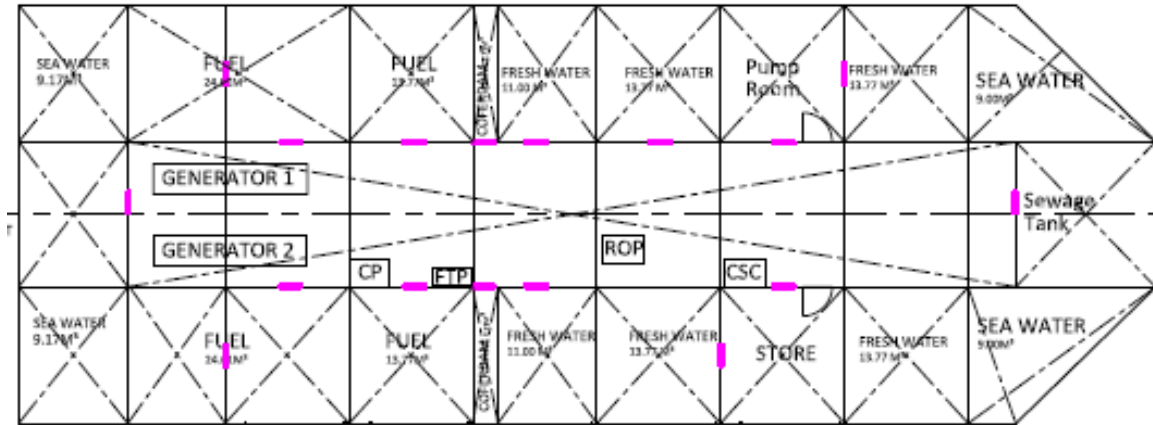

LOWER DECK

Mbaraki Wharf
Near Likoni Ferry
Mombasa, Kenya
Tel - + 254 41 2227232/ 2227235
Fax - + 254 41 2313407 / 2316029
E Mail - marine@alphakenya.com

Plot 7, Kinawataka Link, Nakawa
P O Box - 7409
Kampala, Uganda
Tel - 256 41 505991/ 287970
Fax - 256 41 505990
E Mail - marine@alphakenya.com

Ali Hassan Mwinyi Road
P O Box - 8316
Dar es Salaam, Tanzania
Tel-255 22 2128828/ 2128854
Fax-255 222136471/ 2111069
E Mail - info@alphat.com

Av. Guerra Popular, 2nd Floor
1028, Maputo, PO Box -4699
Mozambique
Tel: 258 21 310198
Fax: 258 21 310194
E Mail - marine@alphakenya.com